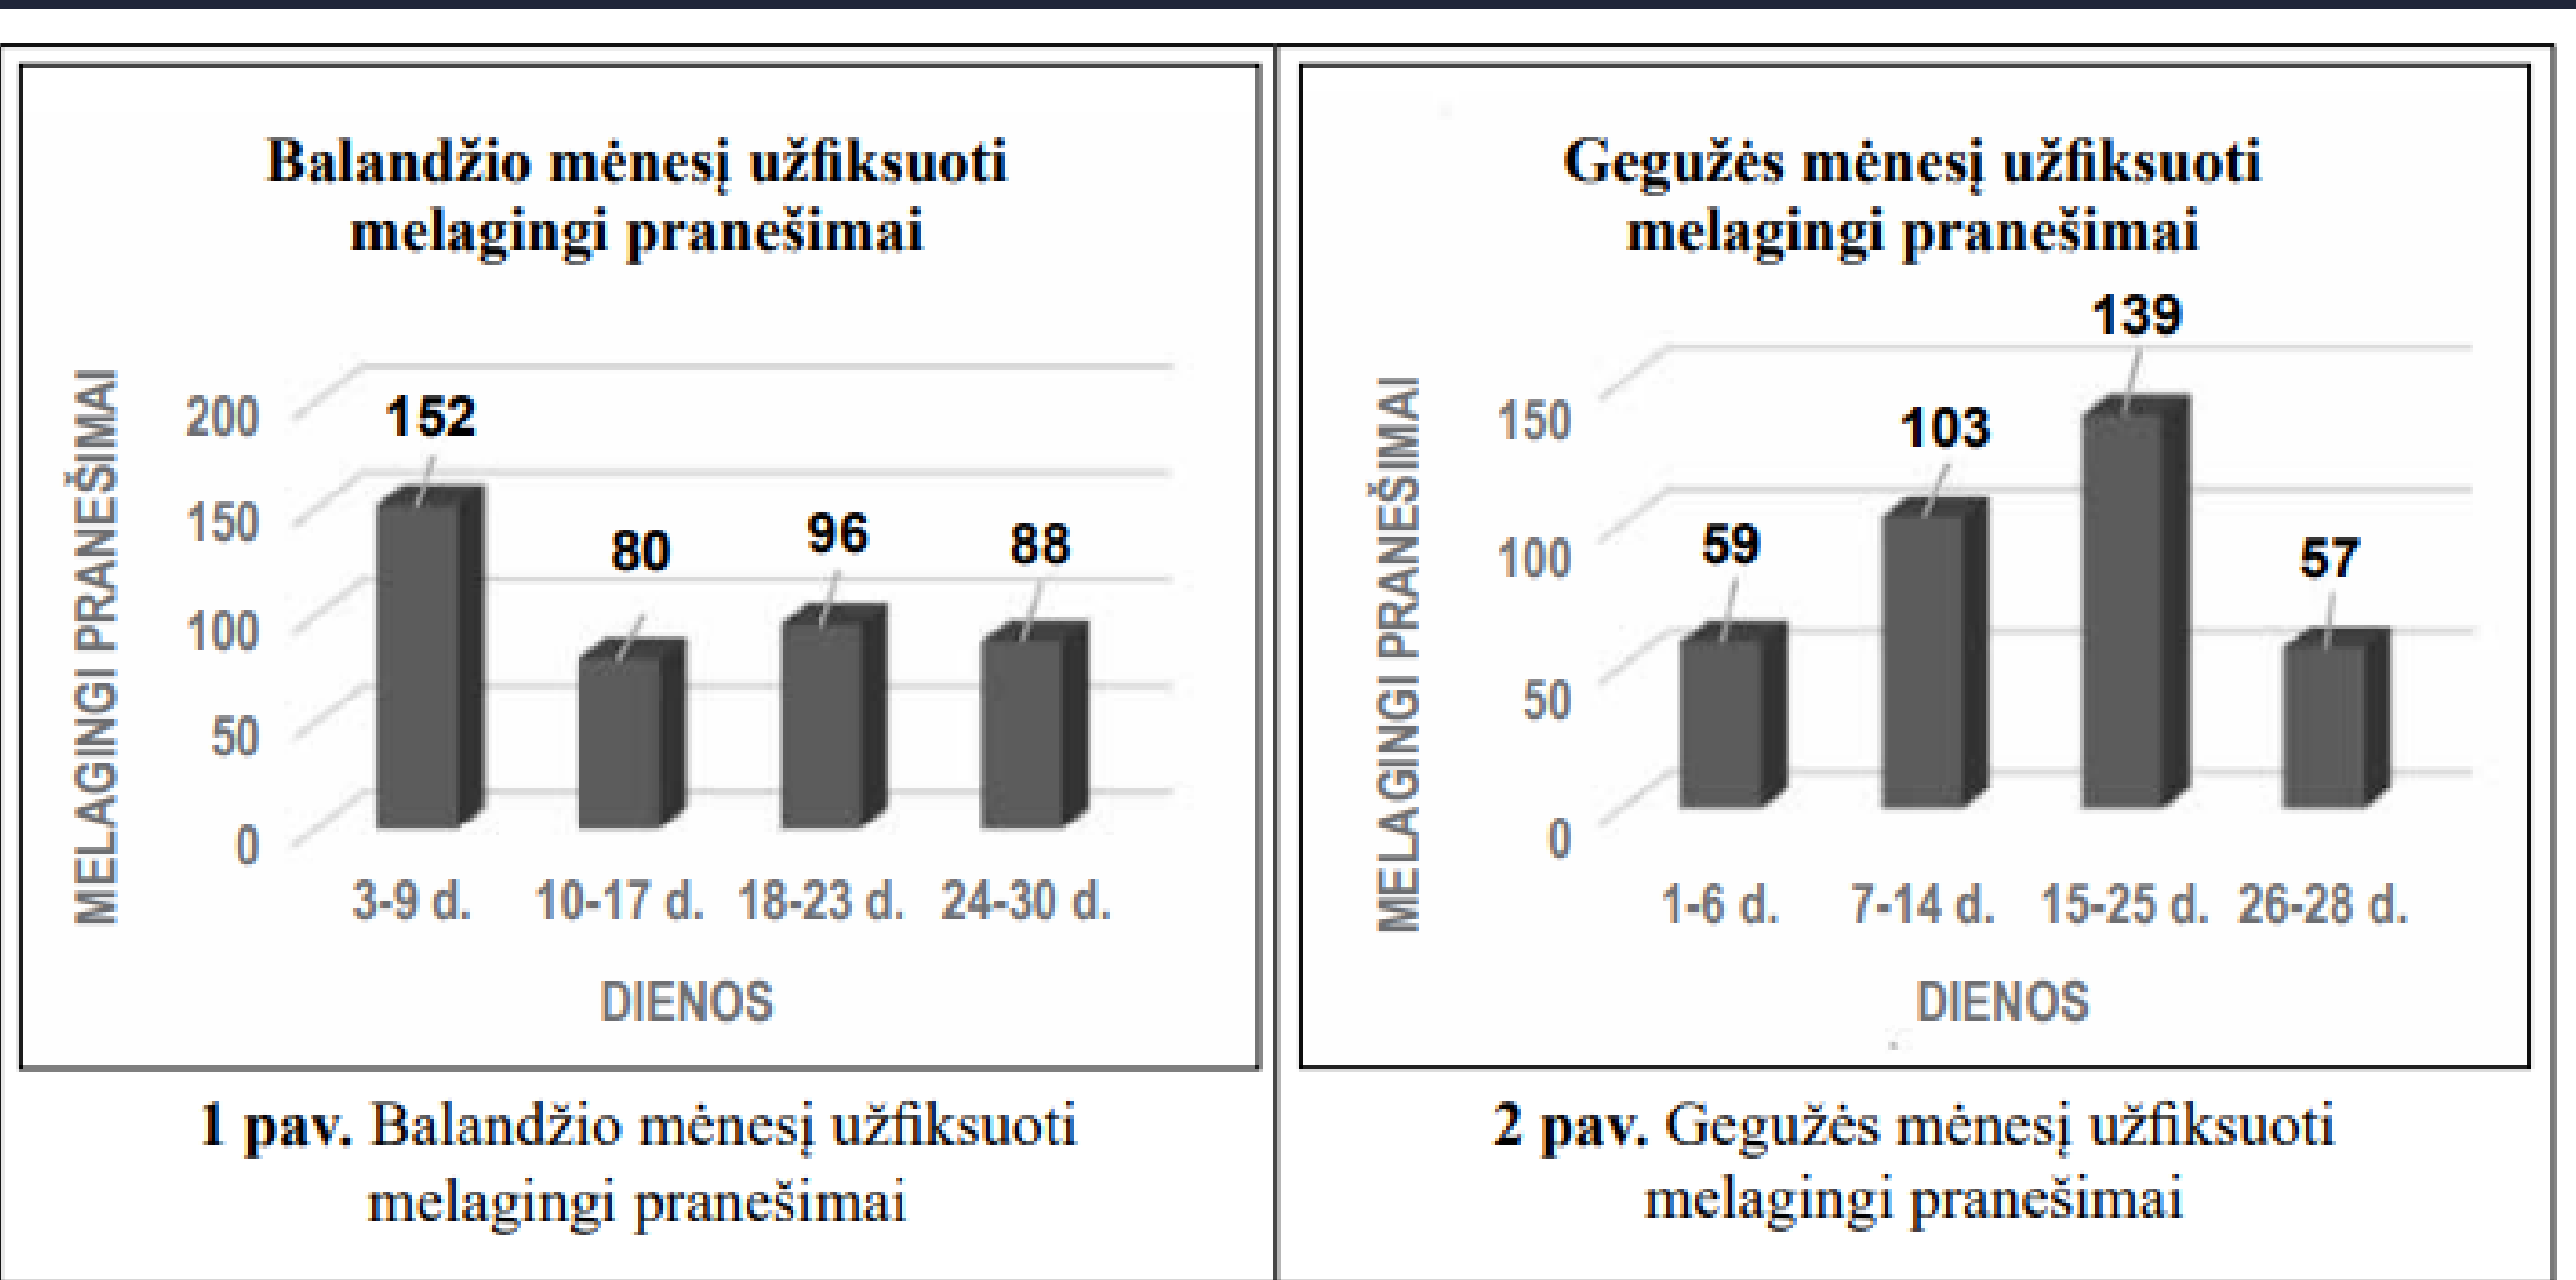

START OF DISINFORMATION